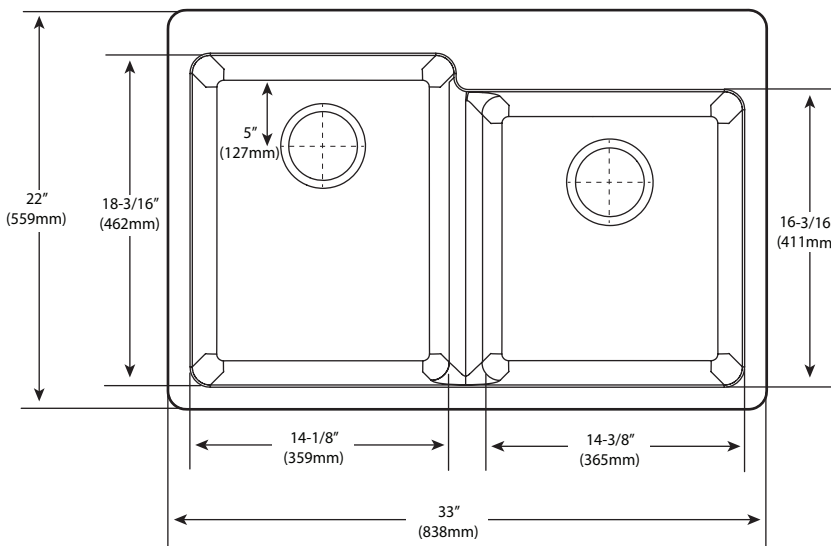

SINK DIMENSIONS

- Overall : 33" x 22" x 9-1/2"
- Bowl 1 : 14-1/8" x 18-3/16" x 9-1/2"
- Bowl 2 : 14-3/8" x 16-3/16" x 9-1/2"
- Drain Size: 3-5/8"
- Faucet Holes
 - 1-1/2" (38mm) diameter
 - 4" (102mm) center

CUT OUT DIMENSIONS

- 32-3/8" x 21-3/8" with 11/16" corner radius, tolerance of plus or minus 1-3/4" is acceptable

CRITICAL DIMENSIONS

(DO NOT SCALE)

FOR MORE INFORMATION CALL: 1-800-BUY-MOEN

www.moen.com