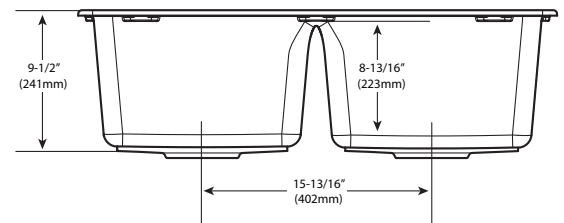

SINK DIMENSIONS

- Overall : 33" x 22" x 9-1/2"
- Bowl 1 : 14-1/8" x 18-3/16" x 9-1/2"
- Bowl 2 : 14-3/8" x 16-3/16" x 9-1/2"
- Drain Size: 3-5/8"
- Faucet Holes
 - 1-1/2" (38mm) diameter
 - 4" (102mm) center

CUT OUT DIMENSIONS

- 32-3/8" x 21-3/8" with 11/16" corner radius, tolerance of plus or minus 1-3/4" is acceptable

CRITICAL DIMENSIONS

(DO NOT SCALE)

FOR MORE INFORMATION CALL: 1-800-BUY-MOEN

www.moen.com